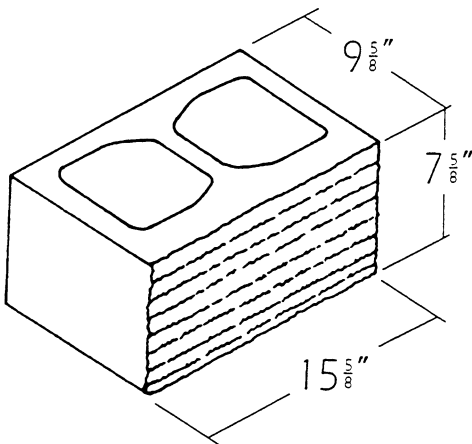

TWELVE INCH WIDTH—SPLIT BLOCKS

12 × 8 × 16
**VEE THREE FLUTE SPLIT
 ONE FACE**

12 × 8 × 16
**VEE THREE FLUTE SPLIT
 ONE FACE ONE END**

10 × 8 × 16
SPLIT ONE FACE
 (ALSO AVAILABLE IN BOND BEAM)

12 × 8 × 16
SPLIT ONE FACE
 (ALSO AVAILABLE IN BOND BEAM)