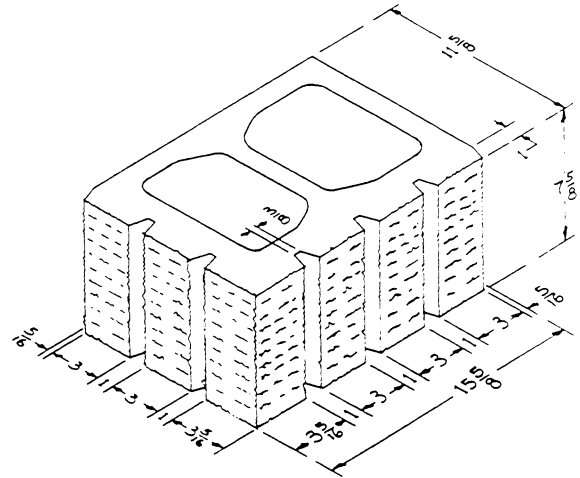

TWELVE INCH WIDTH—SPLIT BLOCKS

12 × 8 × 16
**VEE THREE FLUTE SPLIT
 ONE FACE**

12 × 8 × 16
**VEE THREE FLUTE SPLIT
 ONE FACE ONE END**

10 × 8 × 16
SPLIT ONE FACE
 (ALSO AVAILABLE IN BOND BEAM)

12 × 8 × 16
SPLIT ONE FACE
 (ALSO AVAILABLE IN BOND BEAM)