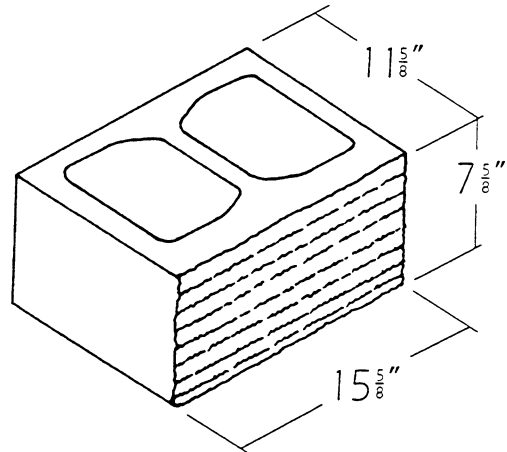

TWELVE INCH WIDTH—SPLIT BLOCKS

12 × 8 × 16
**VEE THREE FLUTE SPLIT
 ONE FACE**

12 × 8 × 16
**VEE THREE FLUTE SPLIT
 ONE FACE ONE END**

10 × 8 × 16
SPLIT ONE FACE
 (ALSO AVAILABLE IN BOND BEAM)

12 × 8 × 16
SPLIT ONE FACE
 (ALSO AVAILABLE IN BOND BEAM)