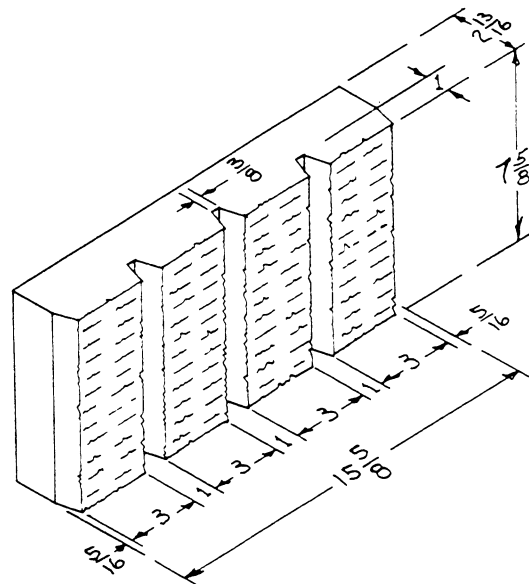

EIGHT INCH WIDTH — SPLIT BLOCK

8 × 8 × 16
**VEE THREE FLUTE SPLIT
 ONE FACE**
 (AVAILABLE IN TWO FACE)

8 × 8 × 16
**VEE THREE FLUTE SPLIT
 ONE FACE ONE END**
 (AVAILABLE IN TWO FACE.
 ONE END)

8 × 8 × 16
**VEE THREE FLUTE SPLIT
 ONE FACE KNOCK OUT LINTEL/BOND BEAM**
 (AVAILABLE IN TWO FACE)

3 × 8 × 16
**VENEER BLOCK
 VEE FLUTE SPLIT FACE**