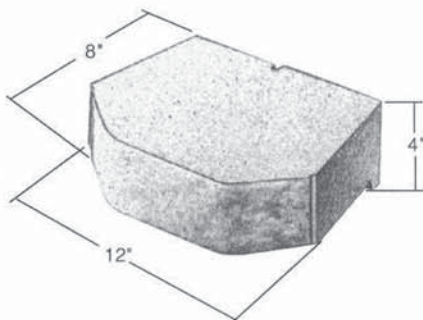

# KEYSTONE<sup>™</sup>

RETAINING WALL SYSTEMS

**STANDARD UNIT**

**COMPAC UNIT**

**MINI UNIT**

**STRAIGHT CAP**

**ANGLE CAP**

**UNIVERSAL CAP**

**ARBORSTONE**

*available in Rose, Tan, & Dark Grey*

**CORNER UNIT**