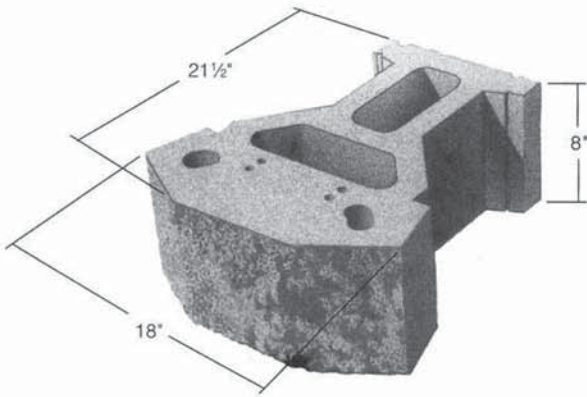

# KEYSTONE<sup>™</sup>

RETAINING WALL SYSTEMS

**STANDARD UNIT**

**COMPAC UNIT**

**MINI UNIT**

**STRAIGHT CAP**

**ANGLE CAP**

**UNIVERSAL CAP**

**ARBORSTONE**

*available in Rose, Tan, & Dark Grey*

**CORNER UNIT**