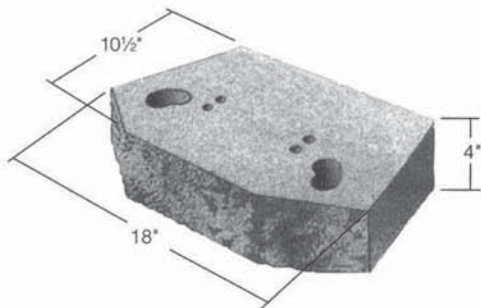

# KEYSTONE<sup>™</sup>

RETAINING WALL SYSTEMS

**STANDARD UNIT**

**COMPAC UNIT**

**MINI UNIT**

**STRAIGHT CAP**

**ANGLE CAP**

**UNIVERSAL CAP**

**ARBORSTONE**

*available in Rose, Tan, & Dark Grey*

**CORNER UNIT**