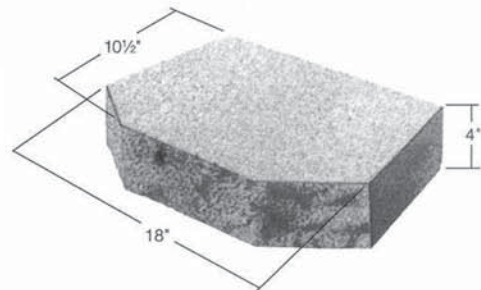

# KEYSTONE<sup>™</sup>

RETAINING WALL SYSTEMS

**STANDARD UNIT**

**COMPAC UNIT**

**MINI UNIT**

**STRAIGHT CAP**

**ANGLE CAP**

**UNIVERSAL CAP**

**ARBORSTONE**

*available in Rose, Tan, & Dark Grey*

**CORNER UNIT**