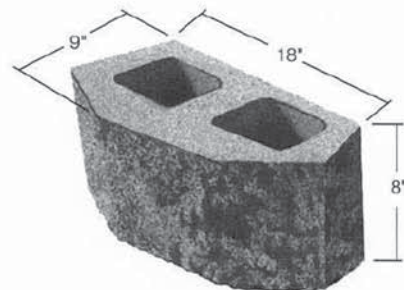

# KEYSTONE<sup>™</sup>

RETAINING WALL SYSTEMS

**STANDARD UNIT**

**COMPAC UNIT**

**MINI UNIT**

**STRAIGHT CAP**

**ANGLE CAP**

**UNIVERSAL CAP**

**ARBORSTONE**

*available in Rose, Tan, & Dark Grey*

**CORNER UNIT**