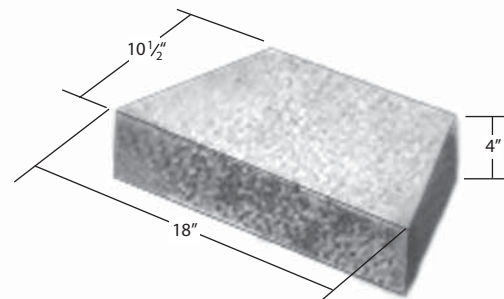

# KEYSTONE<sup>™</sup>

RETAINING WALL SYSTEMS

**STANDARD UNIT**

**COMPAC UNIT**

**MINI UNIT**

**STRAIGHT CAP**

**ANGLE CAP**

**UNIVERSAL CAP**

**ARBORSTONE**

*available in Rose, Tan, & Dark Grey*

**CORNER UNIT**