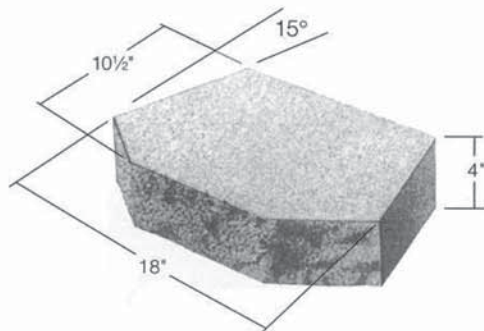

# KEYSTONE<sup>™</sup>

RETAINING WALL SYSTEMS

**STANDARD UNIT**

**COMPAC UNIT**

**MINI UNIT**

**STRAIGHT CAP**

**ANGLE CAP**

**UNIVERSAL CAP**

**ARBORSTONE**

*available in Rose, Tan, & Dark Grey*

**CORNER UNIT**