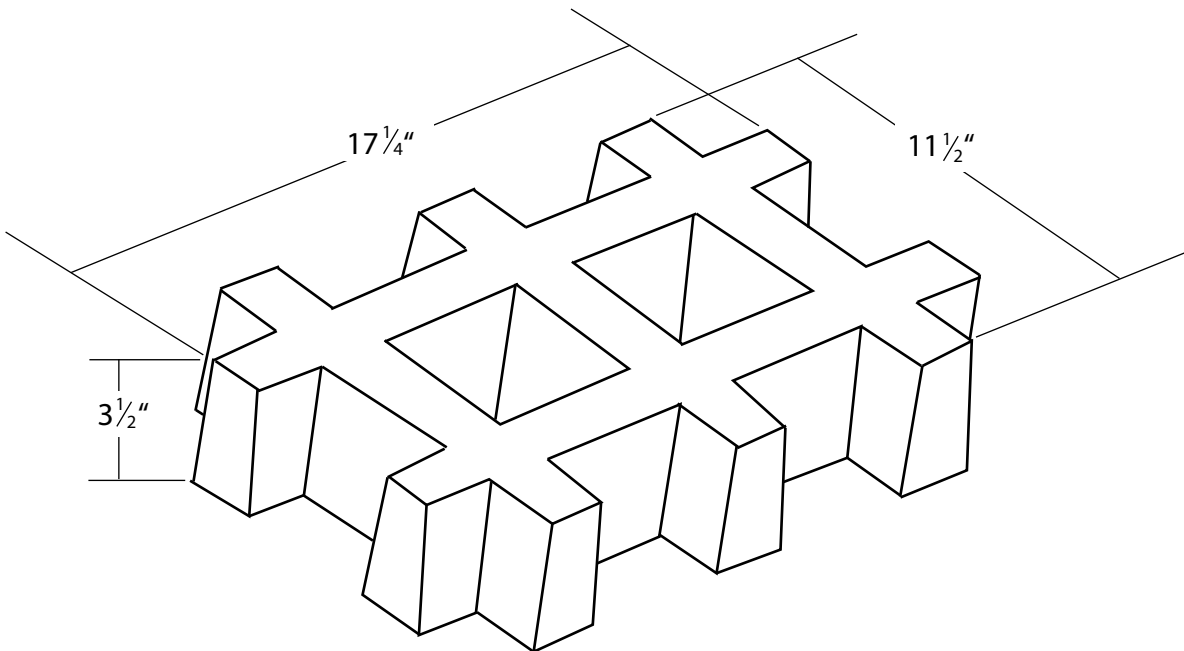

SCALLOP EDGER
available in red or buff

CYLINDER EDGER
available in red or buff

WAVE PAVER
available in Grey, Red, and Tan

CLASSIC PAVER
available in Grey, Red, and Tan

BRICK
available in Buff, Red, and Basalt

PATIO BLOCK HEXAGON
available in Grey or Red

PATIO BLOCK CIRCLE
available in Grey or Red

PATIO BLOCK SQUARE
available in Grey or Red

GRASS BLOCK