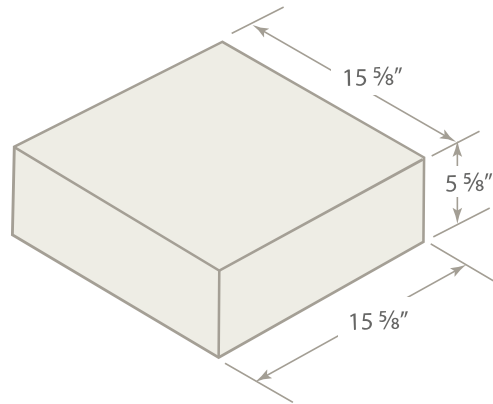

ACCESSORY UNITS

GARAGE PIER WITH STRAP

7x4x7 TERMITE BLOCK

BASALT BRICK

16x6x16 FOUNDATION BLOCK

DOBIES