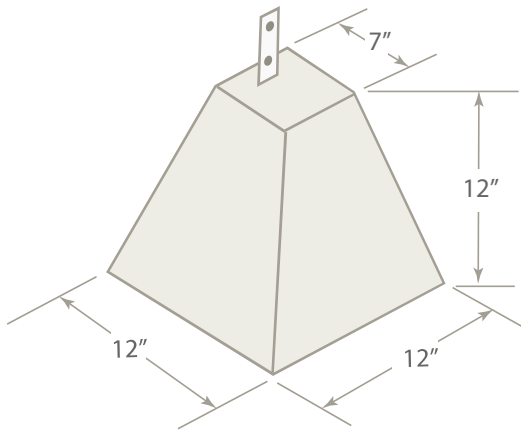

ACCESSORY UNITS

GARAGE PIER WITH STRAP

7x4x7 TERMITE BLOCK

BASALT BRICK

16x6x16 FOUNDATION BLOCK

DOBIES