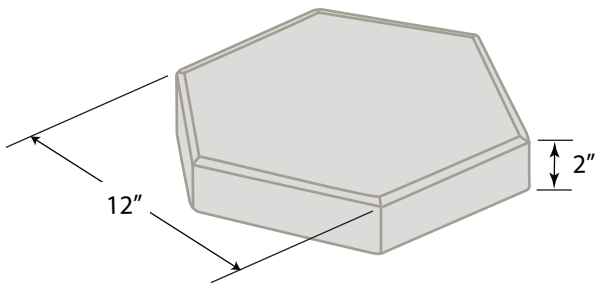

# GARDEN PRODUCTS

**16" PATIO BLOCK SQUARE**  
available in Gray, Tan or Red

**12" PATIO BLOCK SQUARE**  
available in Gray or Red

**16" PATIO BLOCK SQUARE**  
**Brick Pattern**  
available in Gray, Tan or Red

**11.5" PATIO BLOCK SQUARE**  
**Tapestry Pattern**  
available in Gray

**PATIO BLOCK HEXAGON**  
available in Gray or Red

**PATIO BLOCK CIRCLE**  
available in Gray or Red