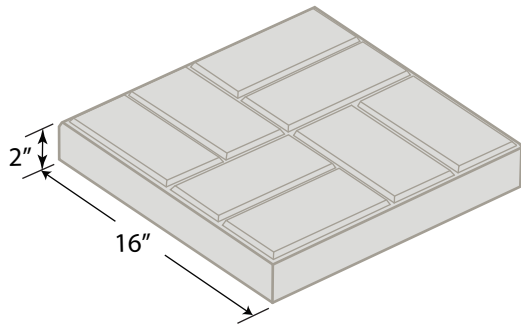

# GARDEN PRODUCTS

**16" PATIO BLOCK SQUARE**  
available in Gray, Tan or Red

**12" PATIO BLOCK SQUARE**  
available in Gray or Red

**16" PATIO BLOCK SQUARE**  
**Brick Pattern**  
available in Gray, Tan or Red

**11.5" PATIO BLOCK SQUARE**  
**Tapestry Pattern**  
available in Gray

**PATIO BLOCK HEXAGON**  
available in Gray or Red

**PATIO BLOCK CIRCLE**  
available in Gray or Red