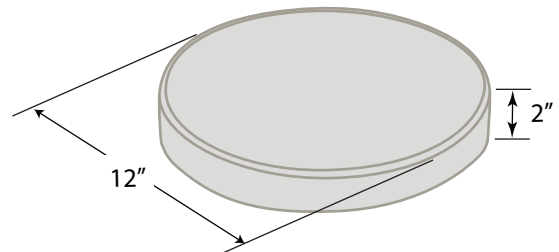

# GARDEN PRODUCTS

**16" PATIO BLOCK SQUARE**  
available in Gray, Tan or Red

**12" PATIO BLOCK SQUARE**  
available in Gray or Red

**16" PATIO BLOCK SQUARE**  
**Brick Pattern**  
available in Gray, Tan or Red

**11.5" PATIO BLOCK SQUARE**  
**Tapestry Pattern**  
available in Gray

**PATIO BLOCK HEXAGON**  
available in Gray or Red

**PATIO BLOCK CIRCLE**  
available in Gray or Red