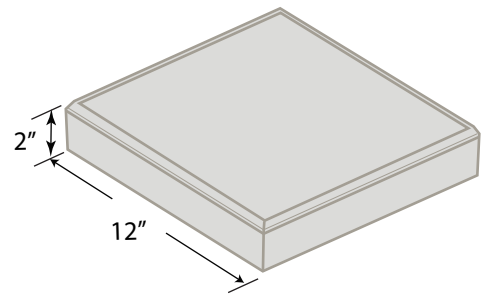

# GARDEN PRODUCTS

**16" PATIO BLOCK SQUARE**  
available in Gray, Tan or Red

**12" PATIO BLOCK SQUARE**  
available in Gray or Red

**16" PATIO BLOCK SQUARE**  
**Brick Pattern**  
available in Gray, Tan or Red

**11.5" PATIO BLOCK SQUARE**  
**Tapestry Pattern**  
available in Gray

**PATIO BLOCK HEXAGON**  
available in Gray or Red

**PATIO BLOCK CIRCLE**  
available in Gray or Red