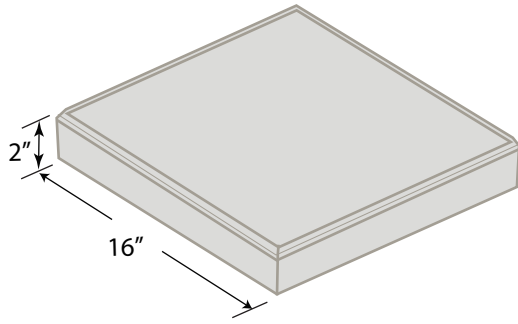

# GARDEN PRODUCTS

**16" PATIO BLOCK SQUARE**  
available in Gray, Tan or Red

**12" PATIO BLOCK SQUARE**  
available in Gray or Red

**16" PATIO BLOCK SQUARE**  
**Brick Pattern**  
available in Gray, Tan or Red

**11.5" PATIO BLOCK SQUARE**  
**Tapestry Pattern**  
available in Gray

**PATIO BLOCK HEXAGON**  
available in Gray or Red

**PATIO BLOCK CIRCLE**  
available in Gray or Red