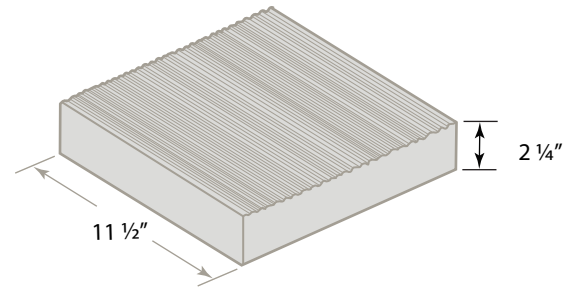

# GARDEN PRODUCTS

**16" PATIO BLOCK SQUARE**  
available in Gray, Tan or Red

**12" PATIO BLOCK SQUARE**  
available in Gray or Red

**16" PATIO BLOCK SQUARE**  
**Brick Pattern**  
available in Gray, Tan or Red

**11.5" PATIO BLOCK SQUARE**  
**Tapestry Pattern**  
available in Gray

**PATIO BLOCK HEXAGON**  
available in Gray or Red

**PATIO BLOCK CIRCLE**  
available in Gray or Red