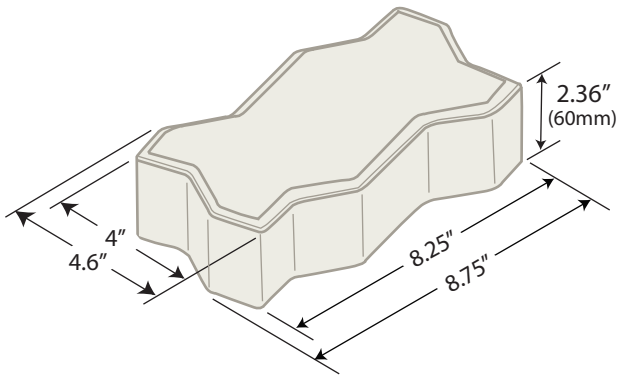

GARDEN PRODUCTS

WAVE PAVER (available in Gray, Red and Tan)

CLASSIC PAVER (available in Gray, Red and Tan)

COBBLESTONE PAVERS (available in Black, Gray, Red and Tan)