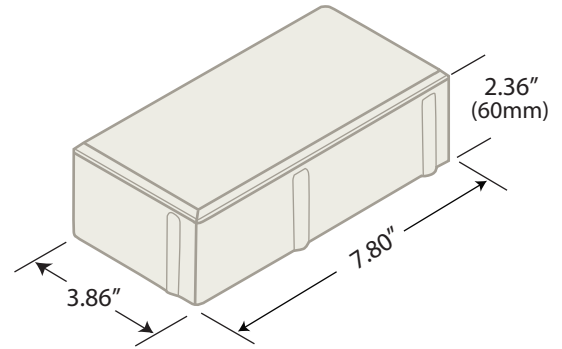

GARDEN PRODUCTS

WAVE PAVER (available in Gray, Red and Tan)

CLASSIC PAVER (available in Gray, Red and Tan)

COBBLESTONE PAVERS (available in Black, Gray, Red and Tan)